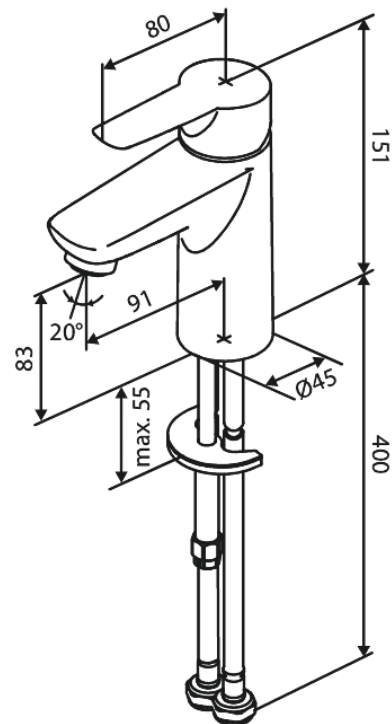

Core

Basin mixer

Article no.: 590216100
Finish: Matt black
Series: Core

EAN no.: 5708516837190

Standard features:

1 handle
Ceramic cartridge
Water consumption max.5 l/min

Product features

FM Mattsson Denmark ApS
Hvidkærvej 48, 5250 Odense SV, DK-56416218